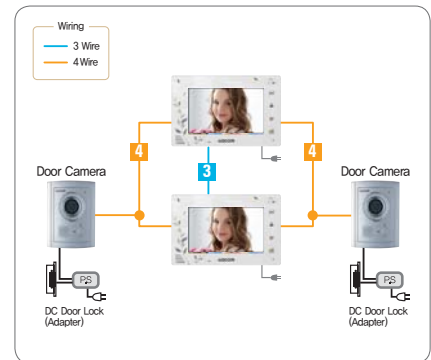

Videophone

6 Wire Bus Type Videophone

Videophone

KVR-A516

C O L O R

Function

- Visitor identify & Communication with lobbyphone
- Door open
- Home intercom
- Visitor video recording
- 5 melody choice
- Monitors CCTV or door camera (4CH)

Specification

- Display : 10" Color Digital Touch LCD
- Power : AC 100-240V~, 50/60Hz
- Power Consumption : 9W(ON STAND BY), 30W(FULL LOAD)
- Surface Size : 335(W) x 185(H) x 40(D)mm
- *Cradle : 205(W) x 145(H) x 105(D)mm
- Available Camera : KC-C60, KC-MC30, KC-MC31, KC-MC24, KC-MC20

Diagram

KCV-A376 / KCV-D376

C O L O R

Function

- Visitor identify & Communication
- Door open
- Easy OSD menu & Touch button
- Call with Guard
- Intercom
- Monitors door camera

Specification

- Display : 7" Digital Color LCD(NTSC/PAL)
- Power : - KCV-A376 : AC 100-240V, 50/60Hz
- KCV-D376 : DC 15V±10%
- Power Consumption :
- KCV-A376 : Stand by 2.5W, Max. 13W
- KCV-D376 : Stand by 2.5W, Max. 13W
- Surface Size : 222(W) x 144(H) x 33(D)mm
- Available Camera : KC-C60, KC-MC30, KC-MC31, KC-MC24, KC-MC20

Diagram

KIV-212 / KIV-D212

C O L O R

Function

- Visitor identify & Communication
- Door/Gate Open
- Suits for house to villas (up to 450 units)
- Up to 5 indoor units (4 monitors & 1 audio handset (IP-603), 2 door cameras
- Intercom
- Call with Guardmaster (KIP-120)
- Monitors door/gate camera