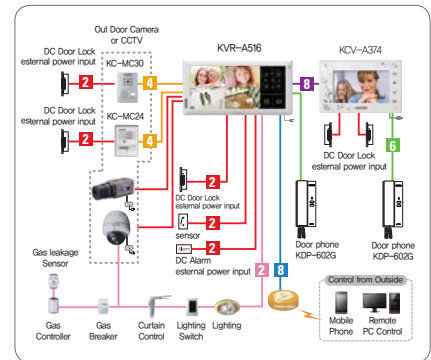

Videophone

6 Wire Bus Type Videophone

Videophone

KVR-A516

C O L O R

Function

- Visitor identify & Communication with lobbyphone
- Door open
- Home intercom
- Visitor video recording
- 5 melody choice
- Monitors CCTV or door camera (4CH)

Specification

- Display : 10" Color Digital Touch LCD
- Power : AC 100-240V~, 50/60Hz
- Power Consumption : 9W(ON STAND BY), 30W(FULL LOAD)
- Surface Size : 335(W) x 185(H) x 40(D)mm
- *Cradle : 205(W) x 145(H) x 105(D)mm
- Available Camera : KC-C60, KC-MC30, KC-MC31, KC-MC24, KC-MC20

Diagram

KCV-A376 / KCV-D376

C O L O R

Function

- Visitor identify & Communication
- Door open
- Easy OSD menu & Touch button
- Call with Guard
- Intercom
- Monitors door camera

Specification

- Display : 7" Digital Color LCD(NTSC/PAL)
- Power : - KCV-A376 : AC 100-240V, 50/60Hz
- KCV-D376 : DC 15V±10%
- Power Consumption :
- KCV-A376 : Stand by 2.5W, Max. 13W
- KCV-D376 : Stand by 2.5W, Max. 13W
- Surface Size : 222(W) x 144(H) x 33(D)mm
- Available Camera : KC-C60, KC-MC30, KC-MC31, KC-MC24, KC-MC20

Specification

- Display : 5" TFT Color LCD(handfree videophone)
- Power : - KIV-212 : AC 100-240V, 50/60Hz
- KIV-D212 : DC 17V±2V
- Power Consumption : Stand by 4.8W, Max. 19W
- Surface Size : 237(W) x 199(H) x 39(D)mm
- Available Camera : KC-C60, KC-MC30, KC-MC31, KC-MC24, KC-MC20